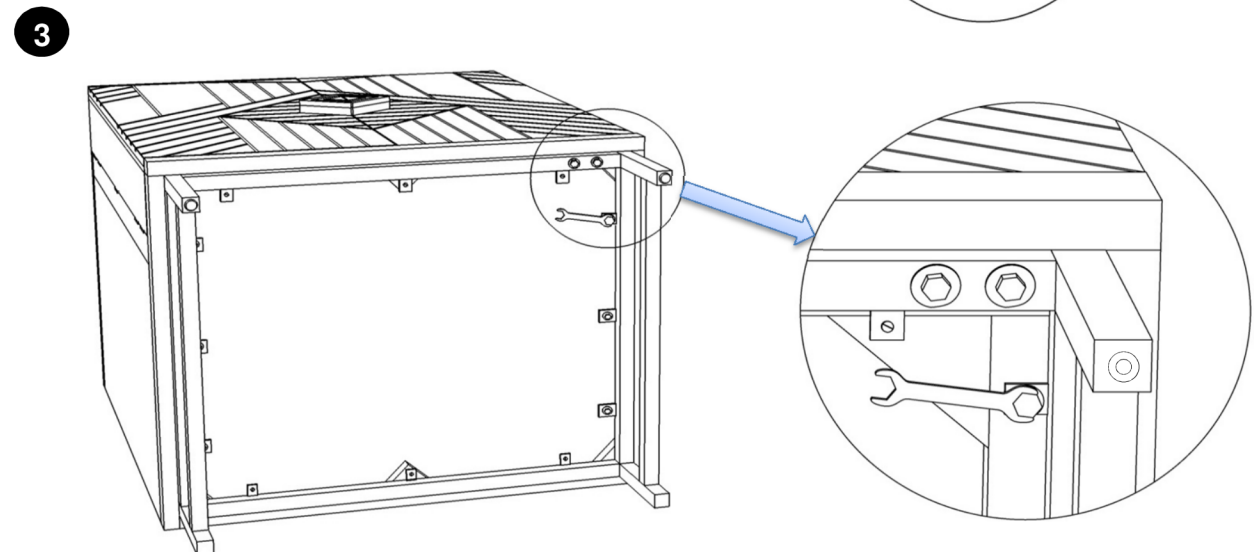

ASSEMBLY INSTRUCTION SHEET FOR CHEVERNY METAL INLAY BAR CABINET

CODE : 3370205

<p>15 MIN</p>	
<p>1</p> <p>X1</p>	<p>2</p> <p>X2</p>
<p>A</p> <p>8X25 X14</p>	<p>B</p> <p>8X20 X14</p>
<p>C</p> <p>X1</p>	<p>D</p> <p>X8</p>

ASSEMBLY INSTRUCTION SHEET FOR CHEVERNY METAL INLAY BAR CABINET

CODE : 3370205

4

“In order to place a fridge inside the furniture, please remove MDF backing. If fridge is included, you must leave space between the back of the furniture and wall for ventilation”