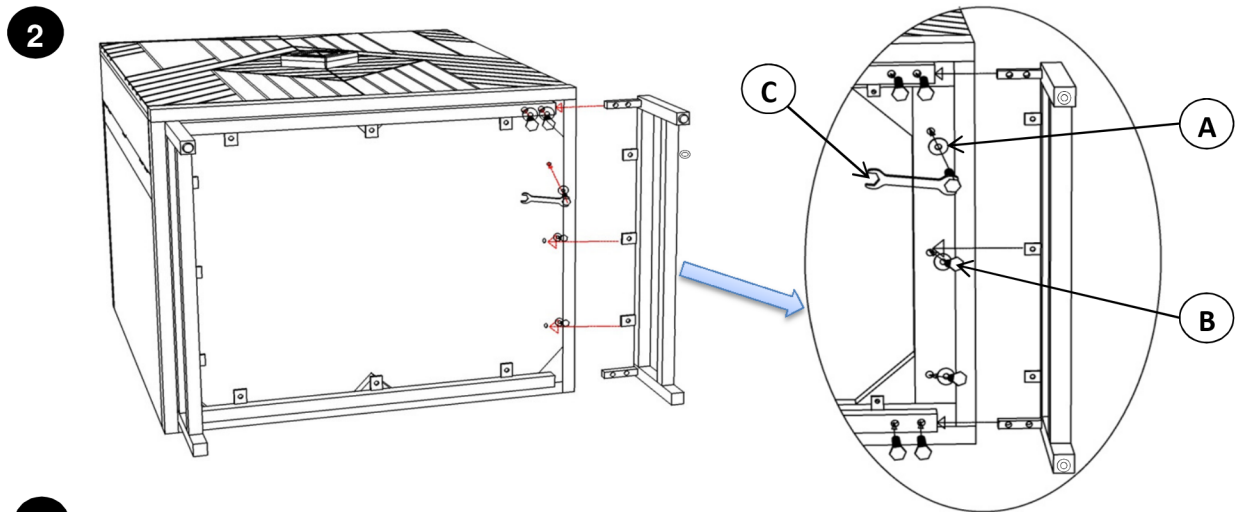

ASSEMBLY INSTRUCTION SHEET FOR CHEVERNY METAL INLAY BAR CABINET

CODE : 3370205

<p>15 MIN</p>	
<p>1</p> <p>X1</p>	<p>2</p> <p>X2</p>
<p>A</p> <p>8X25 X14</p>	<p>B</p> <p>8X20 X14</p>
<p>C</p> <p>X1</p>	<p>D</p> <p>X8</p>

ASSEMBLY INSTRUCTION SHEET FOR CHEVERNY METAL INLAY BAR CABINET

CODE : 3370205

4

“In order to place a fridge inside the furniture, please remove MDF backing. If fridge is included, you must leave space between the back of the furniture and wall for ventilation”