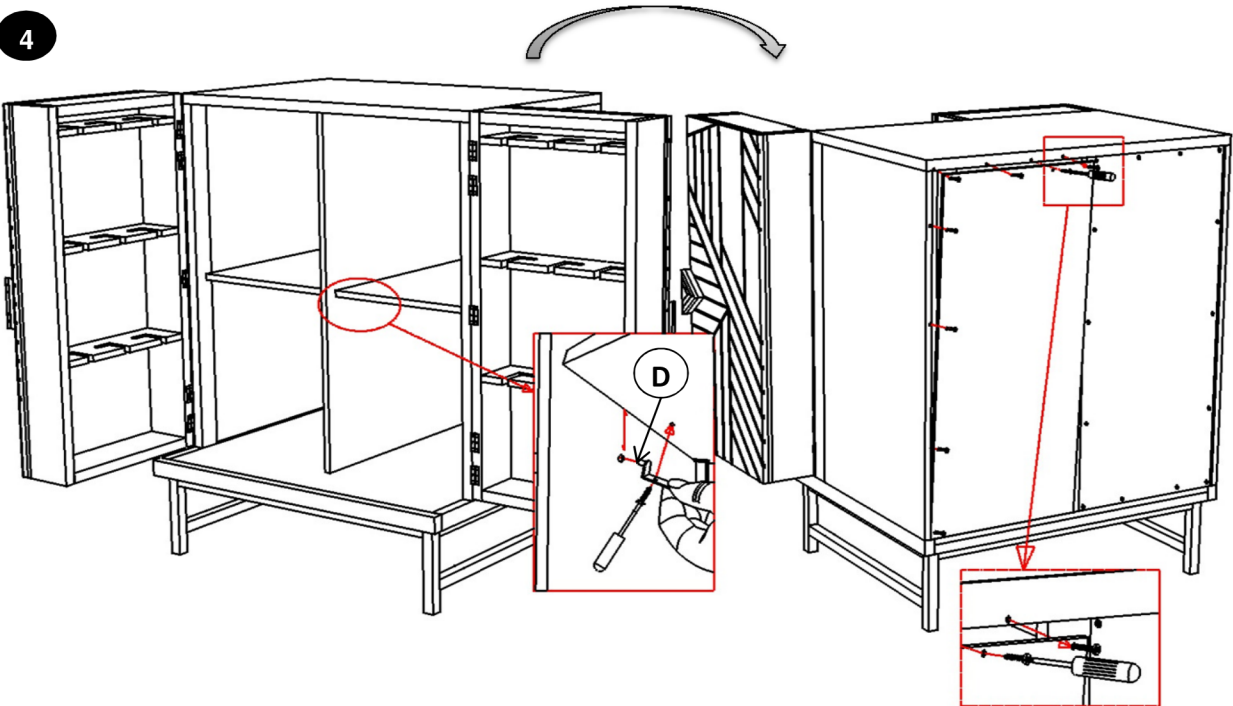

ASSEMBLY INSTRUCTION SHEET FOR CHEVERNY METAL INLAY BAR CABINET

CODE : 3370205

<p>15 MIN</p>	
<p>1</p> <p>X1</p>	<p>2</p> <p>X2</p>
<p>A</p> <p>8X25 X14</p>	<p>B</p> <p>8X20 X14</p>
<p>C</p> <p>X1</p>	<p>D</p> <p>X8</p>

ASSEMBLY INSTRUCTION SHEET FOR CHEVERNY METAL INLAY BAR CABINET

CODE : 3370205

4

“In order to place a fridge inside the furniture, please remove MDF backing. If fridge is included, you must leave space between the back of the furniture and wall for ventilation”