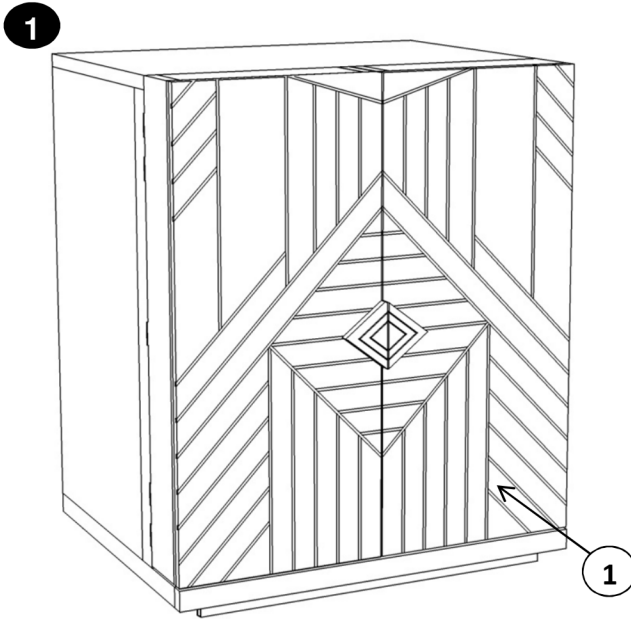

ASSEMBLY INSTRUCTION SHEET FOR CHEVERNY METAL INLAY BAR CABINET

CODE : 3370205

<p>15 MIN</p>	
<p>1</p> <p>X1</p>	<p>2</p> <p>X2</p>
<p>A</p> <p>8X25 X14</p>	<p>B</p> <p>8X20 X14</p>
<p>C</p> <p>X1</p>	<p>D</p> <p>X8</p>

ASSEMBLY INSTRUCTION SHEET FOR CHEVERNY METAL INLAY BAR CABINET

CODE : 3370205

4

“In order to place a fridge inside the furniture, please remove MDF backing. If fridge is included, you must leave space between the back of the furniture and wall for ventilation”