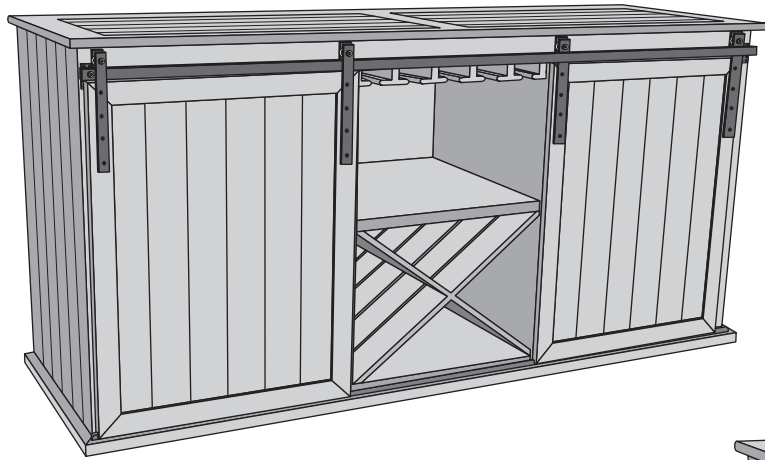

# Mesa Credenza 3359901

W74.80 x D25.00 x H36.00 inch

Adjustment  
feet

Remove left back panel and interior shelves for wine cellar placement. Leave entire piece at least three inches from wall for proper ventilation