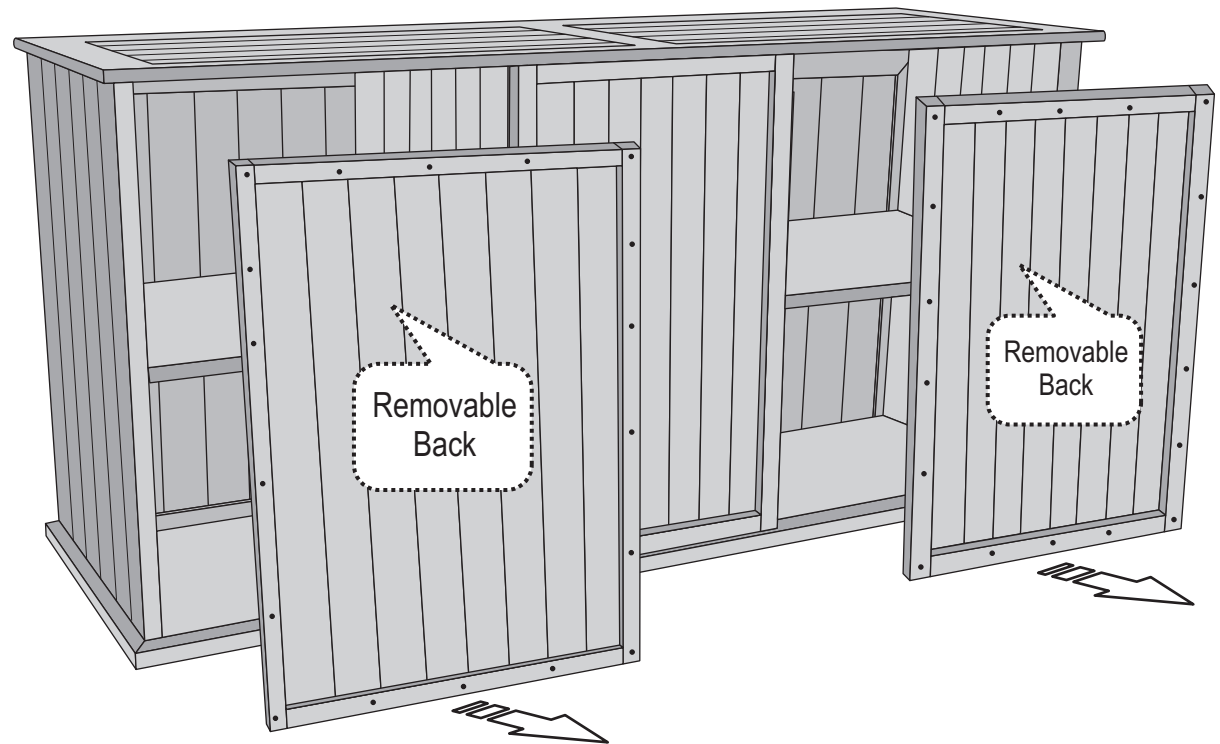

# Mesa Credenza 3359901

W74.80 x D25.00 x H36.00 inch

Adjustment  
feet

Remove left back panel and interior shelves for wine cellar placement. Leave entire piece at least three inches from wall for proper ventilation